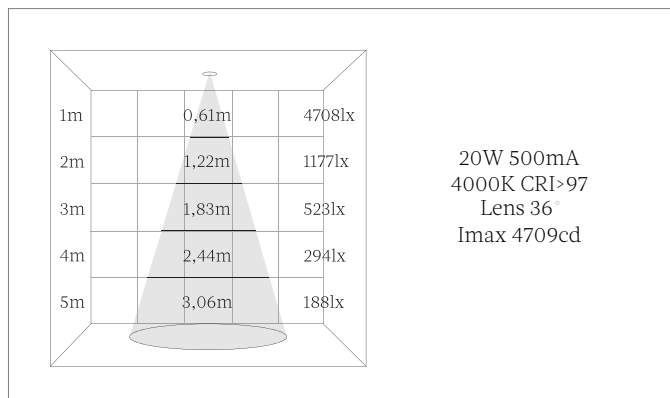

Conformity

European technical standard EN60598-1 and annexes.

Contact

20, rue de Tournon 75006 Paris, France
Phone: +33(0)1 43 54 00 55
Email: bonjour@marlone.co
www.marlone.co

Downloads and product information

Product page: <https://marlone.co/produits/samson-1021/>