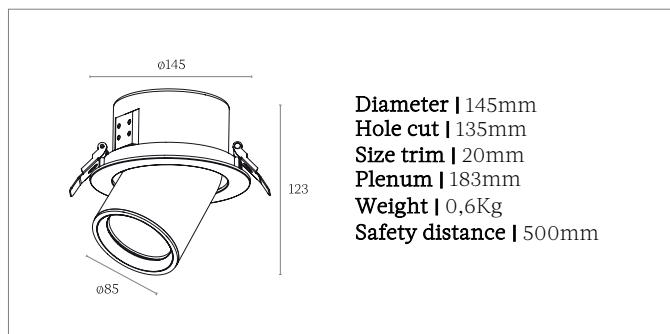

Conformity

European technical standard EN60598-1 and annexes.

Contact

20, rue de Tournon 75006 Paris, France
Phone: +33(0)1 43 54 00 55
Email: bonjour@marlone.co
www.marlone.co

Downloads and product information

Product page: <https://marlone.co/produits/samson-1021/>