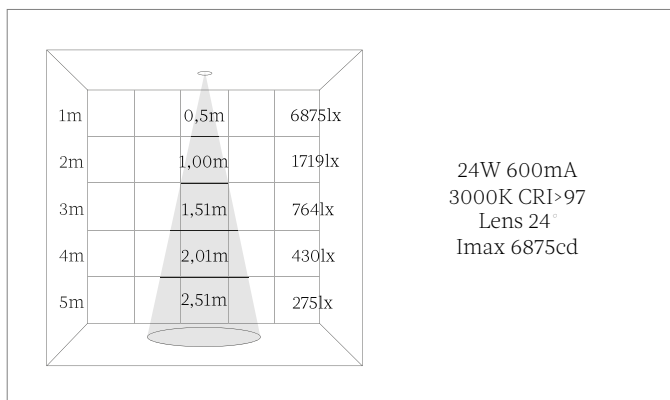

# Simon

Recessed downlight adjustable with trim  
Ref | 4082