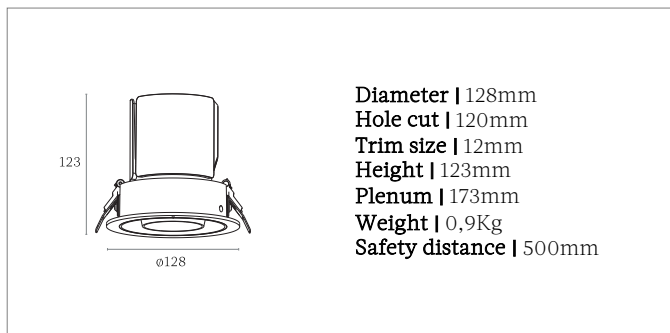

# Simon

Recessed downlight adjustable with trim  
Ref | 4082

### Housing

**Material** | Aluminium  
**Mounting** | Ceiling Recessed  
**Adjustability** | Tilt +/-30° and rotation 350°  
**Protection indice** | IP20  
**Safety line** | L 1000mm  
**Optimized maintenance, retrofittable** | Housing, light source, driver and optic  
**Finishing** | White powder RAL 9003 / Black powder RAL 9005 / Other available on request