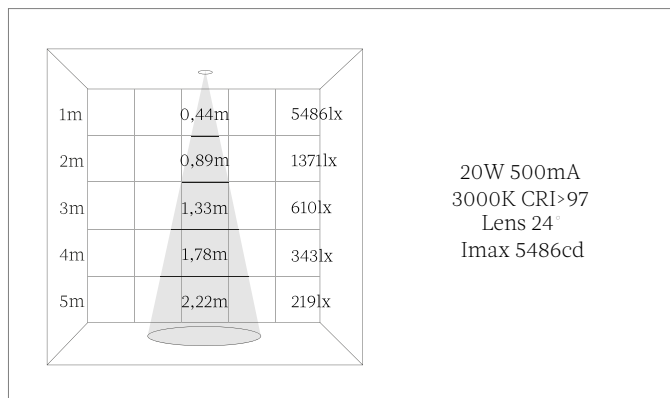

Conformity

European technical standard EN60598-1 and annexes.

Contact

Phone: +33(0)1 47 48 10 64
Email: bonjour@marlone.co
www.marlone.co

Downloads and product information

Product page: <https://marlone.co/produits/gabriel-1033/>