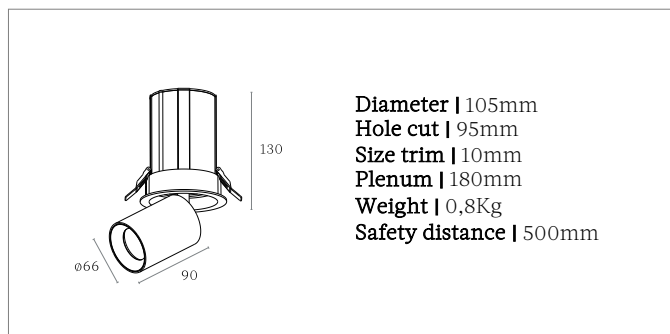

Conformity

European technical standard EN60598-1 and annexes.

Contact

Phone: +33(0)1 47 48 10 64
Email: bonjour@marlone.co
www.marlone.co

Downloads and product information

Product page: <https://marlone.co/produits/gabriel-1033/>