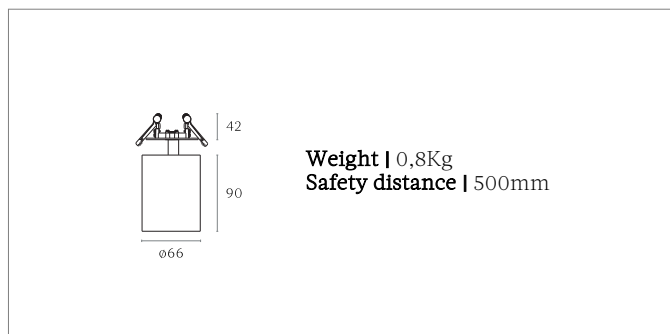

Conformity

European technical standard EN60598-1 and annexes.

Contact

Phone: +33(0)1 47 48 10 64
Email: bonjour@marlone.co
www.marlone.co

Downloads and product information

Product page: <https://marlone.co/produits/gabriel-1033-3/>