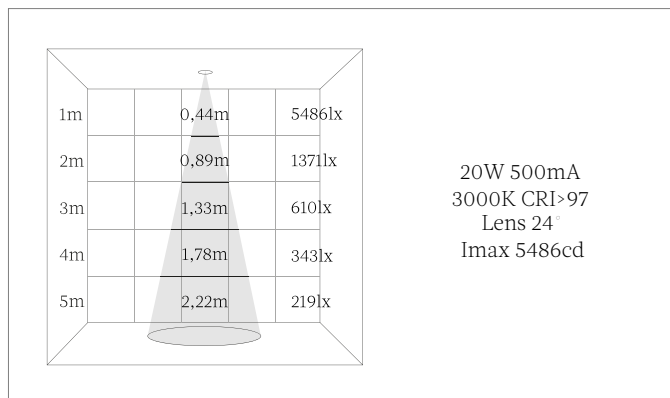

Conformity

European technical standard EN60598-1 and annexes.

Contact

Phone: +33(0)1 47 48 10 64
Email: bonjour@marlone.co
www.marlone.co

Downloads and product information

Product page: <https://marlone.co/produits/gabriel-1033-3/>