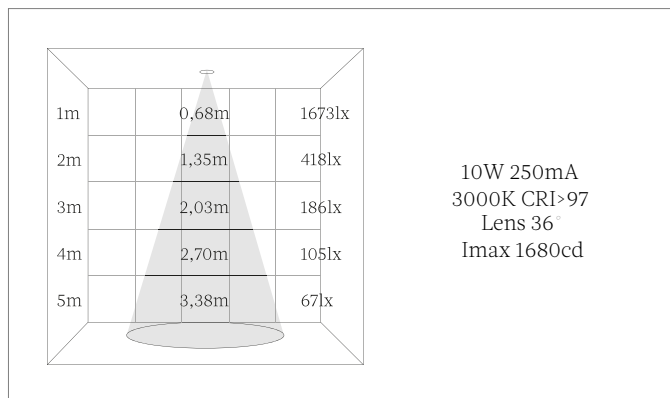

Conformity

European technical standard EN60598-1 and annexes.

Contact

Phone: +33(0)1 47 48 10 64
Email: bonjour@marlone.co
www.marlone.co

Downloads and product information

Product page: <https://marlone.co/produits/gabriel-4033-2/>