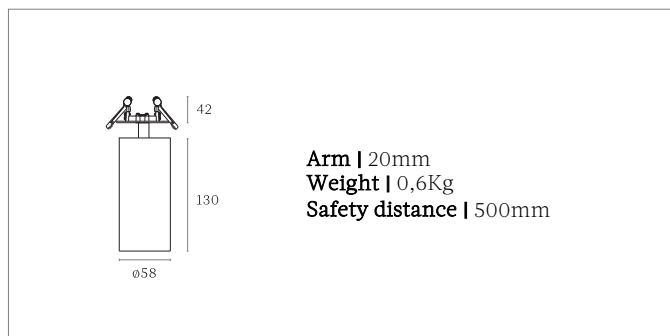

Conformity

European technical standard EN60598-1 and annexes.

Contact

Phone: +33(0)1 47 48 10 64
Email: bonjour@marlone.co
www.marlone.co

Downloads and product information

Product page: <https://marlone.co/produits/gabriel-4033-2/>