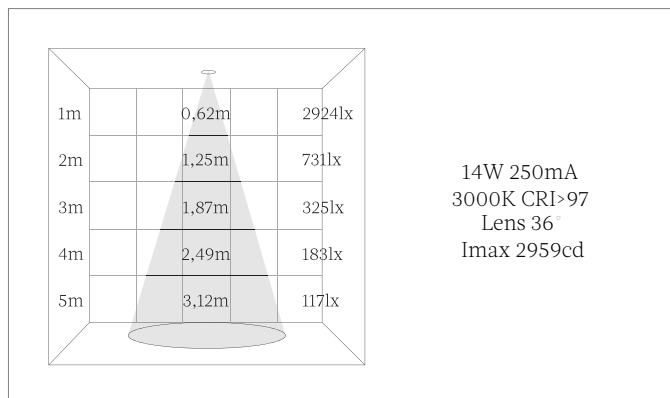

Conformity

European technical standard EN60598-1 and annexes.

Contact

Phone: +33(0)1 47 48 10 64
Email: bonjour@marlone.co
www.marlone.co

Downloads and product information

Product page: <https://marlone.co/produits/gabriel-4034-2/>