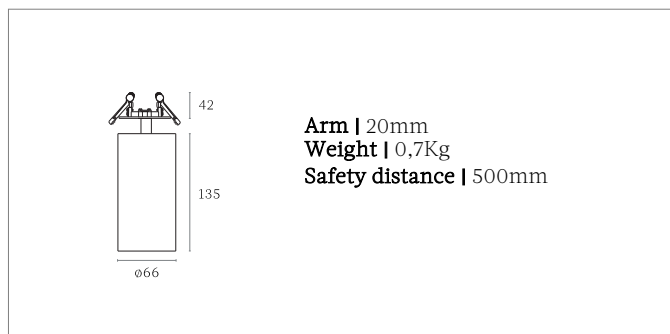

Conformity

European technical standard EN60598-1 and annexes.

Contact

Phone: +33(0)1 47 48 10 64
Email: bonjour@marlone.co
www.marlone.co

Downloads and product information

Product page: <https://marlone.co/produits/gabriel-4034-2/>