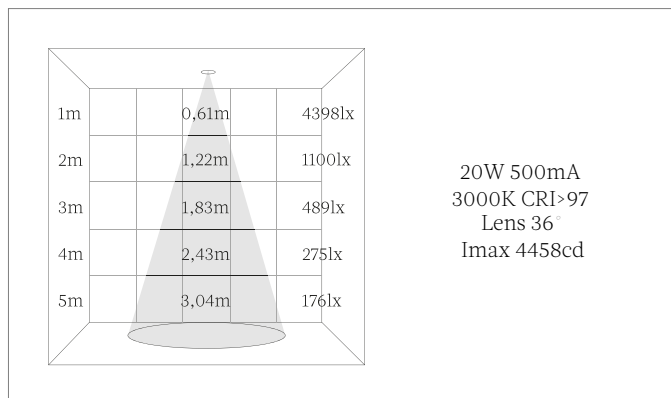

Conformity

European technical standard EN60598-1 and annexes.

Contact

Phone: +33(0)1 47 48 10 64
Email: bonjour@marlone.co
www.marlone.co

Downloads and product information

Product page: <https://marlone.co/produits/gabriel-4035-2/>