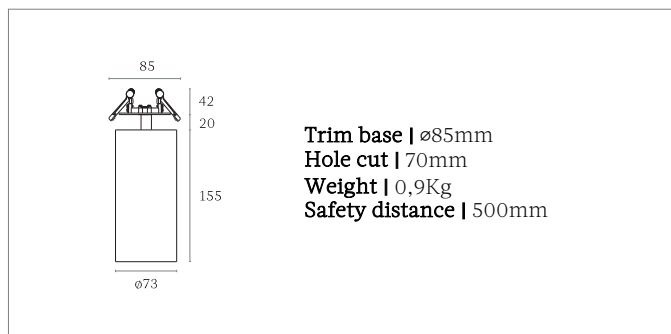

Conformity

European technical standard EN60598-1 and annexes.

Contact

Phone: +33(0)1 47 48 10 64
Email: bonjour@marlone.co
www.marlone.co

Downloads and product information

Product page: <https://marlone.co/produits/gabriel-4035-2/>