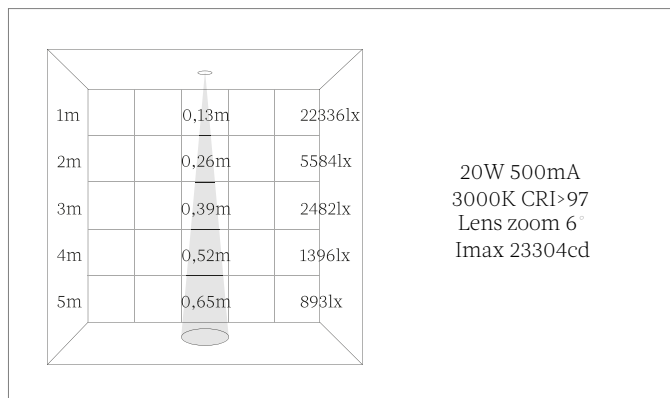

Conformity

European technical standard EN60598-1 and annexes.

Contact

Phone: +33(0)1 47 48 10 64
Email: bonjour@marlone.co
www.marlone.co

Downloads and product information

Product page: <https://marlone.co/produits/gabriel-4823-2/>