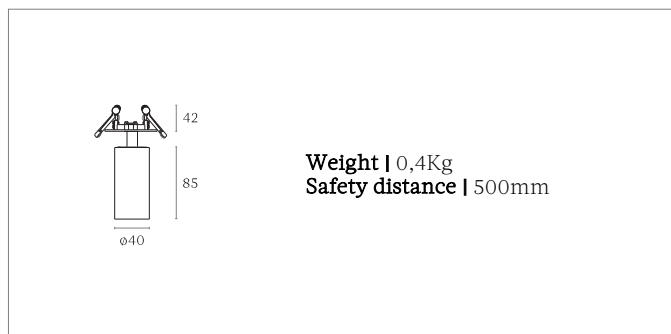

Conformity

European technical standard EN60598-1 and annexes.

Contact

Phone: +33(0)1 47 48 10 64
Email: bonjour@marlone.co
www.marlone.co

Downloads and product information

Product page: <https://marlone.co/produits/gabriel-8121-2/>