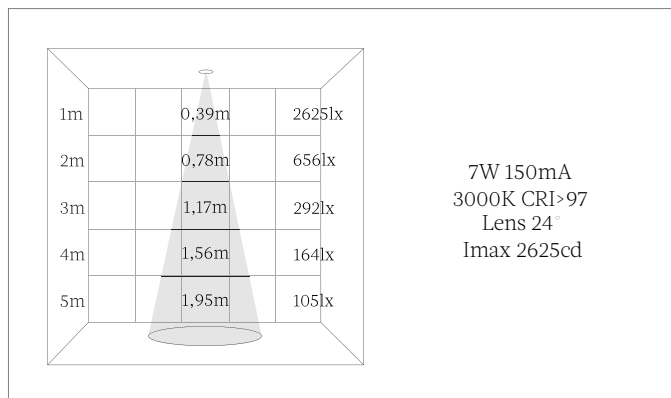

Conformity

European technical standard EN60598-1 and annexes.

Contact

Phone: +33(0)1 47 48 10 64
Email: bonjour@marlone.co
www.marlone.co

Downloads and product information

Product page: <https://marlone.co/produits/gabriel-8121-2/>