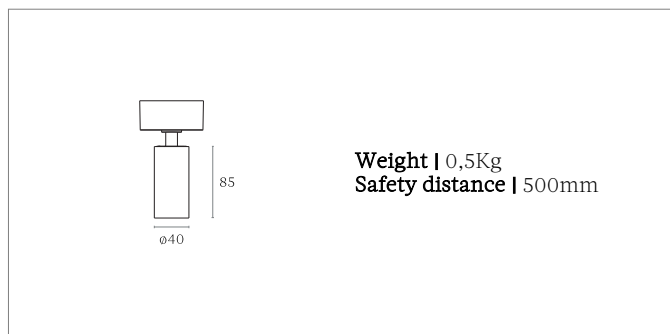

Conformity

European technical standard EN60598-1 and annexes.

Contact

Phone: +33(0)1 47 48 10 64
Email: bonjour@marlone.co
www.marlone.co

Downloads and product information

Product page: <https://marlone.co/produits/gabriel-8121/>