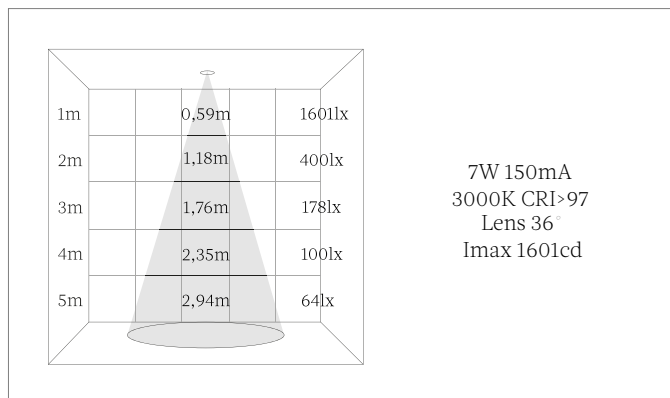

Conformity

European technical standard EN60598-1 and annexes.

Contact

Phone: +33(0)1 47 48 10 64
Email: bonjour@marlone.co
www.marlone.co

Downloads and product information

Product page: <https://marlone.co/produits/gabriel-8121/>