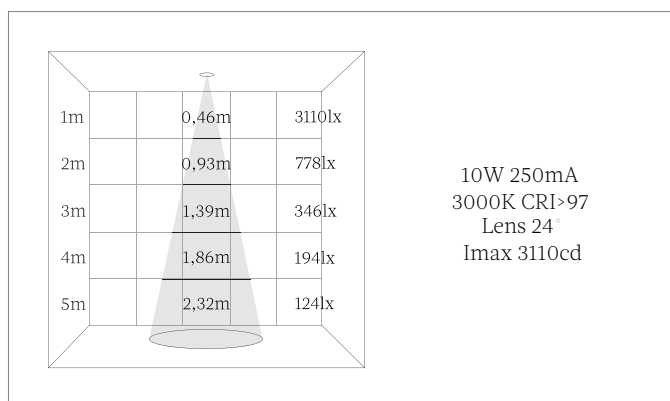

Conformity

European technical standard EN60598-1 and annexes.

Contact

Phone: +33(0)1 47 48 10 64
Email: bonjour@marlone.co
www.marlone.co

Downloads and product information

Product page: <https://marlone.co/produits/gabriel-8122-2/>