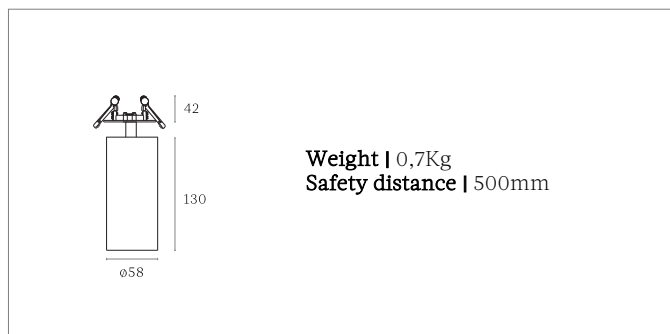

Conformity

European technical standard EN60598-1 and annexes.

Contact

Phone: +33(0)1 47 48 10 64
Email: bonjour@marlone.co
www.marlone.co

Downloads and product information

Product page: <https://marlone.co/produits/gabriel-8123-2/>