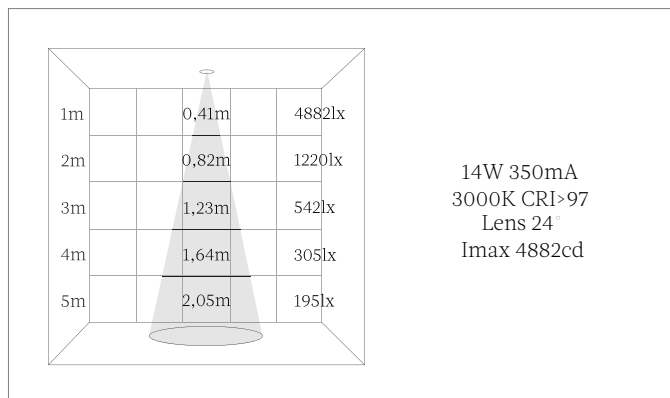

Conformity

European technical standard EN60598-1 and annexes.

Contact

Phone: +33(0)1 47 48 10 64
Email: bonjour@marlone.co
www.marlone.co

Downloads and product information

Product page: <https://marlone.co/produits/gabriel-8123-2/>