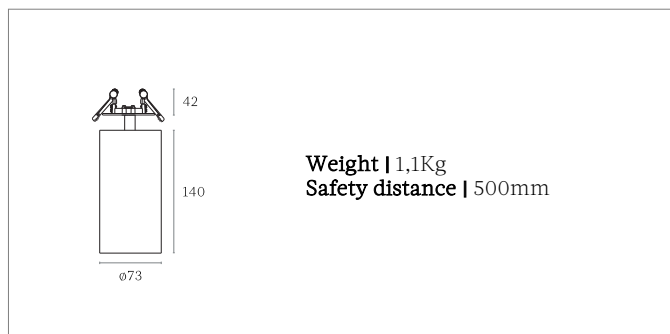

Gabriel

Recessed spotlight adjustable with trim
Ref. | 8125

Description

Housing

Material | Aluminium

Mounting | Ceiling Recessed

Adjustability | Tilt 0° to 90° and rotation 350°

Protection indice | IP20

Light distribution | Symmetric

Luminous flux

Luminous flux tolerance | +/- 10%

28W 700mA 2700K, CRI>97, 2289lm

3000K, CRI>97, 2320lm

4000K, CRI>97, 2411lm

Accessories and options on request

Honeycomb

Filters

Tunable white

Trim base ø85mm (Hole cut 70mm)

Arm length (26mm, 50mm)

Fast connector

Conformity

European technical standard EN60598-1 and annexes.

Contact