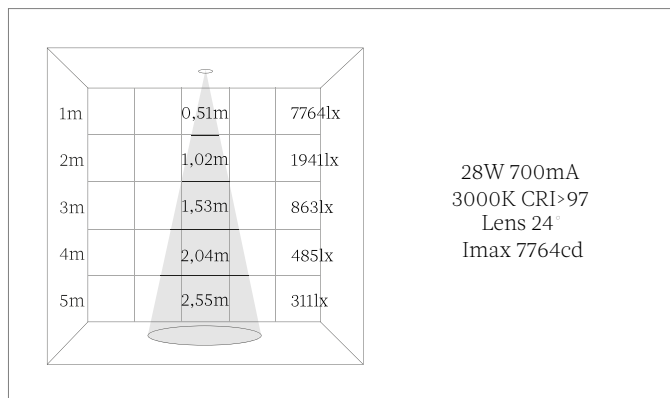

Gabriel

Recessed spotlight adjustable with trim
Ref. | 8125

Description

Housing

Material | Aluminium

Mounting | Ceiling Recessed

Adjustability | Tilt 0° to 90° and rotation 350°

Protection indice | IP20

Light distribution | Symmetric

Luminous flux

Luminous flux tolerance | +/- 10%

28W 700mA 2700K, CRI>97, 2289lm

3000K, CRI>97, 2320lm

4000K, CRI>97, 2411lm

Accessories and options on request

Honeycomb

Filters

Tunable white

Trim base ø85mm (Hole cut 70mm)

Arm length (26mm, 50mm)

Fast connector

Conformity

European technical standard EN60598-1 and annexes.

Contact