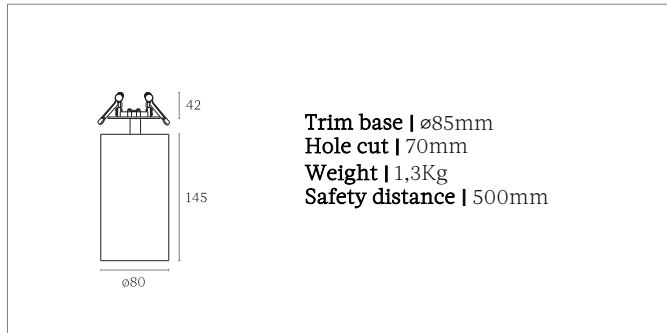

Gabriel

Recessed spotlight adjustable with trim
Ref. | 8126

Gabriel | 8126

Description

Housing

Material | Aluminium

Mounting | Ceiling Recessed

Adjustability | Tilt 0° to 90° and rotation 350°

Protection indice | IP20

Safety line | L 1000mm

Finishing | White powder RAL 9003 / Black powder RAL 9005 / Other available on request

Light source

Light source | LED

Initial chromaticity | 2 SDCM / 3 SDCM

Power | 35W 900mA

Optic

Optical type | Lens (15°, 24°, 36°)

Light distribution | Symmetric

Luminous flux

Luminous flux tolerance | +/- 10%

35W 900mA	2700K, CRI>97, 2861lm
	3000K, CRI>97, 2899lm
	4000K, CRI>97, 3013lm

Accessories and options on request

Honeycomb

Filters

Tunable white

Trim base ø85mm (Hole cut 70mm)

Arm length (26mm, 50mm)

Fast connector

Conformity