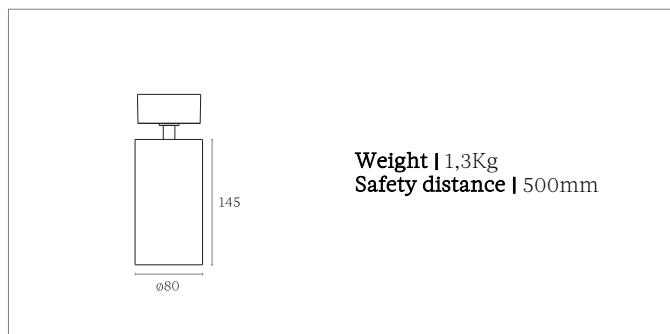

Gabriel

Surface spotlight
Ref | 8126

Gabriel | 8126

Description

Housing

Material | Aluminium

Mounting | Ceiling Surface

Adjustability | Tilt 0° to 90° and rotation 350°

Protection indice | IP20

Finishing | White powder RAL 9003 / Black powder RAL 9005 / Other available on request

Light source

Light source | LED

Initial chromaticity | 2 SDCM / 3 SDCM

Colour rendering index | CRI>80 / CRI>90 / CRI>95 / CRI>97

Colour temperature | 2700K / 3000K / 3500K / 4000K

Lumen maintenance | Ta 25 C L90/B10 50000h

Driver

External - Connected | No dimmable On-Off / Dimmable (Dali, Triac, 1-10V)

Protection indice | IP20

Input voltage | 220 to 240V

Input frequency | 50Hz/60Hz

Power factor | 0,9

Driver lifespan | 5000 h: 1%

Range of operating temperatures | +10 C to +40 C

Average ambient temperature | +25 C

Power | 35W 900mA

Optic

Optical type | Lens (15°, 24°, 36°)

Light distribution | Symmetric

Luminous flux

Luminous flux tolerance | +/- 10%

35W 900mA	2700K, CRI>97, 2861lm
	3000K, CRI>97, 2899lm
	4000K, CRI>97, 3031lm

Accessories and options on request

Honeycomb

Filters

Base ø75mm and h. 35mm

Arm length (26mm, 50mm)

Tunable white

Fast connector

Conformity

European technical standard EN60598-1 and annexes.

Contact

Phone: +33(0)1 47 48 10 64
Email: bonjour@marlone.co
www.marlone.co

Downloads and product information

Product page: <https://marlone.co/produits/gabriel-8126/>