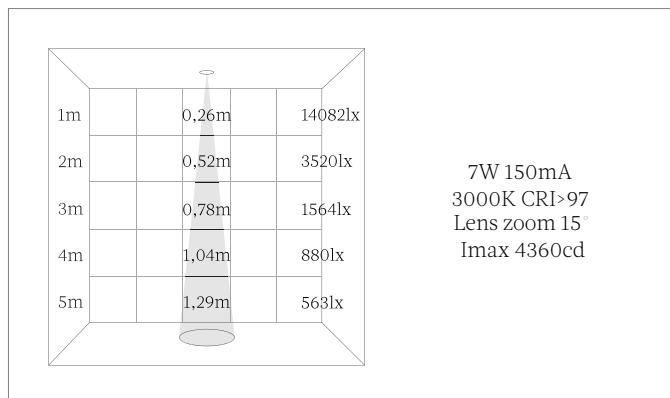

Gabriel

Recessed spotlight adjustable with trim
Ref. | 8129

Gabriel | 8129

Description

Housing

Material | Aluminium

Mounting | Ceiling Recessed

Adjustability | Tilt 0° to 90° and rotation 350°

Power | 7W 150mA

Optic

Optical type | Lens zoom 15° to 45°

Light distribution | Symmetric

Luminous flux

Luminous flux tolerance | +/- 10%

7W 150mA 2700K, CRI>97, 411lm
 3000K, CRI>97, 439lm
 4000K, CRI>97, 453lm

Accessories and options on request

Tunable white

Trim base ø50mm (Hole cut 40mm)

Trim base ø85mm (Hole cut 70mm)

Arm length (26mm, 50mm)

Fast connector

Conformity

European technical standard EN60598-1 and annexes.