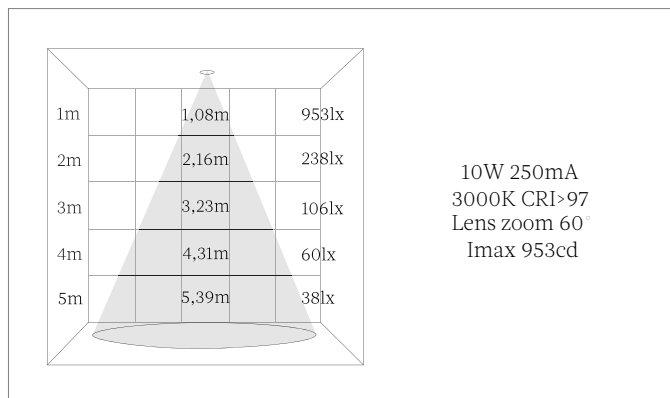

Conformity

European technical standard EN60598-1 and annexes.

Contact

Phone: +33(0)1 47 48 10 64
Email: bonjour@marlone.co
www.marlone.co

Downloads and product information

Product page: <https://marlone.co/produits/gabriel-8130-2/>