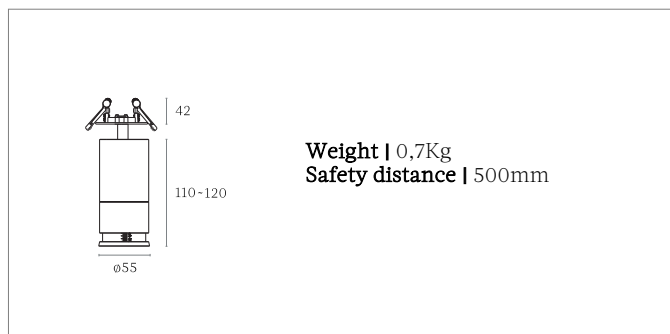

Conformity

European technical standard EN60598-1 and annexes.

Contact

Phone: +33(0)1 47 48 10 64
Email: bonjour@marlone.co
www.marlone.co

Downloads and product information

Product page: <https://marlone.co/produits/gabriel-8130-2/>