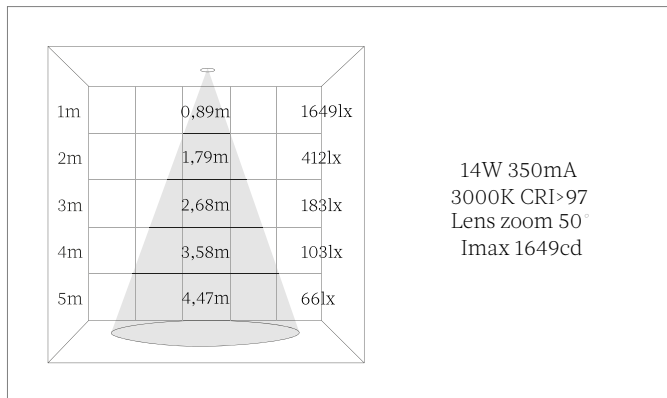

Conformity

European technical standard EN60598-1 and annexes.

Contact

Phone: +33(0)1 47 48 10 64
Email: bonjour@marlone.co
www.marlone.co

Downloads and product information

Product page: <https://marlone.co/produits/gabriel-8131-2/>