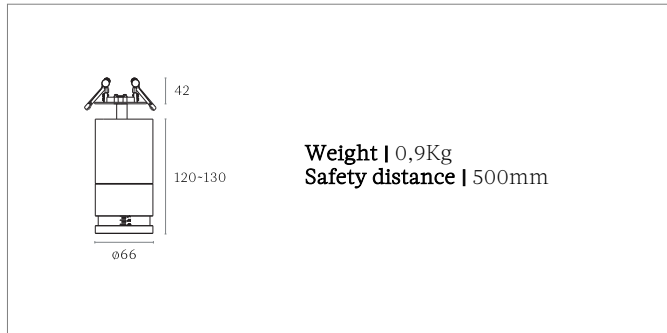

Conformity

European technical standard EN60598-1 and annexes.

Contact

Phone: +33(0)1 47 48 10 64
Email: bonjour@marlone.co
www.marlone.co

Downloads and product information

Product page: <https://marlone.co/produits/gabriel-8131-2/>